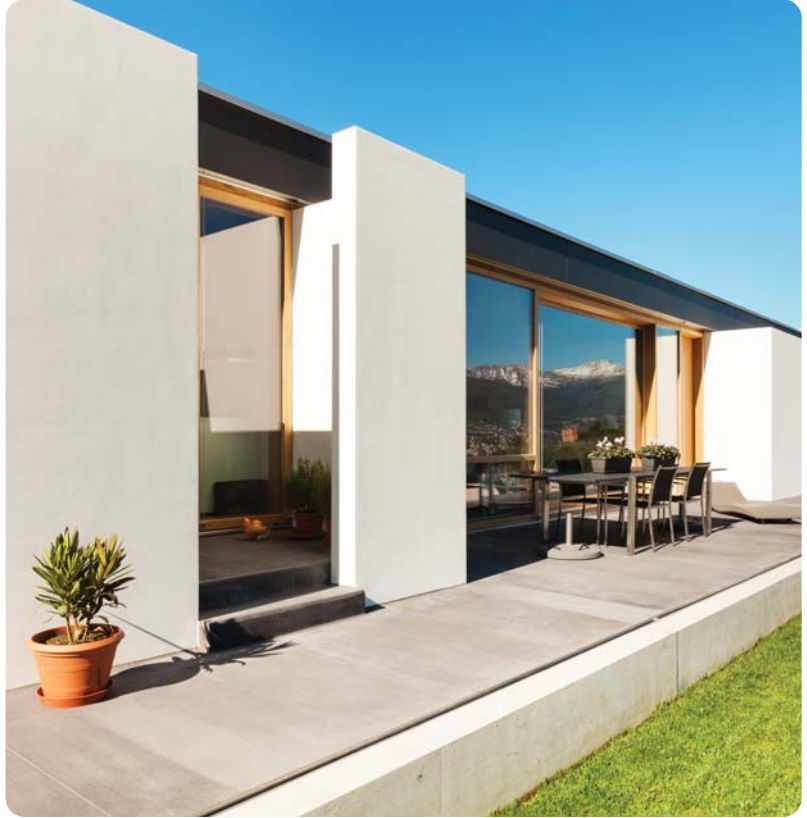

Sonoran Plains